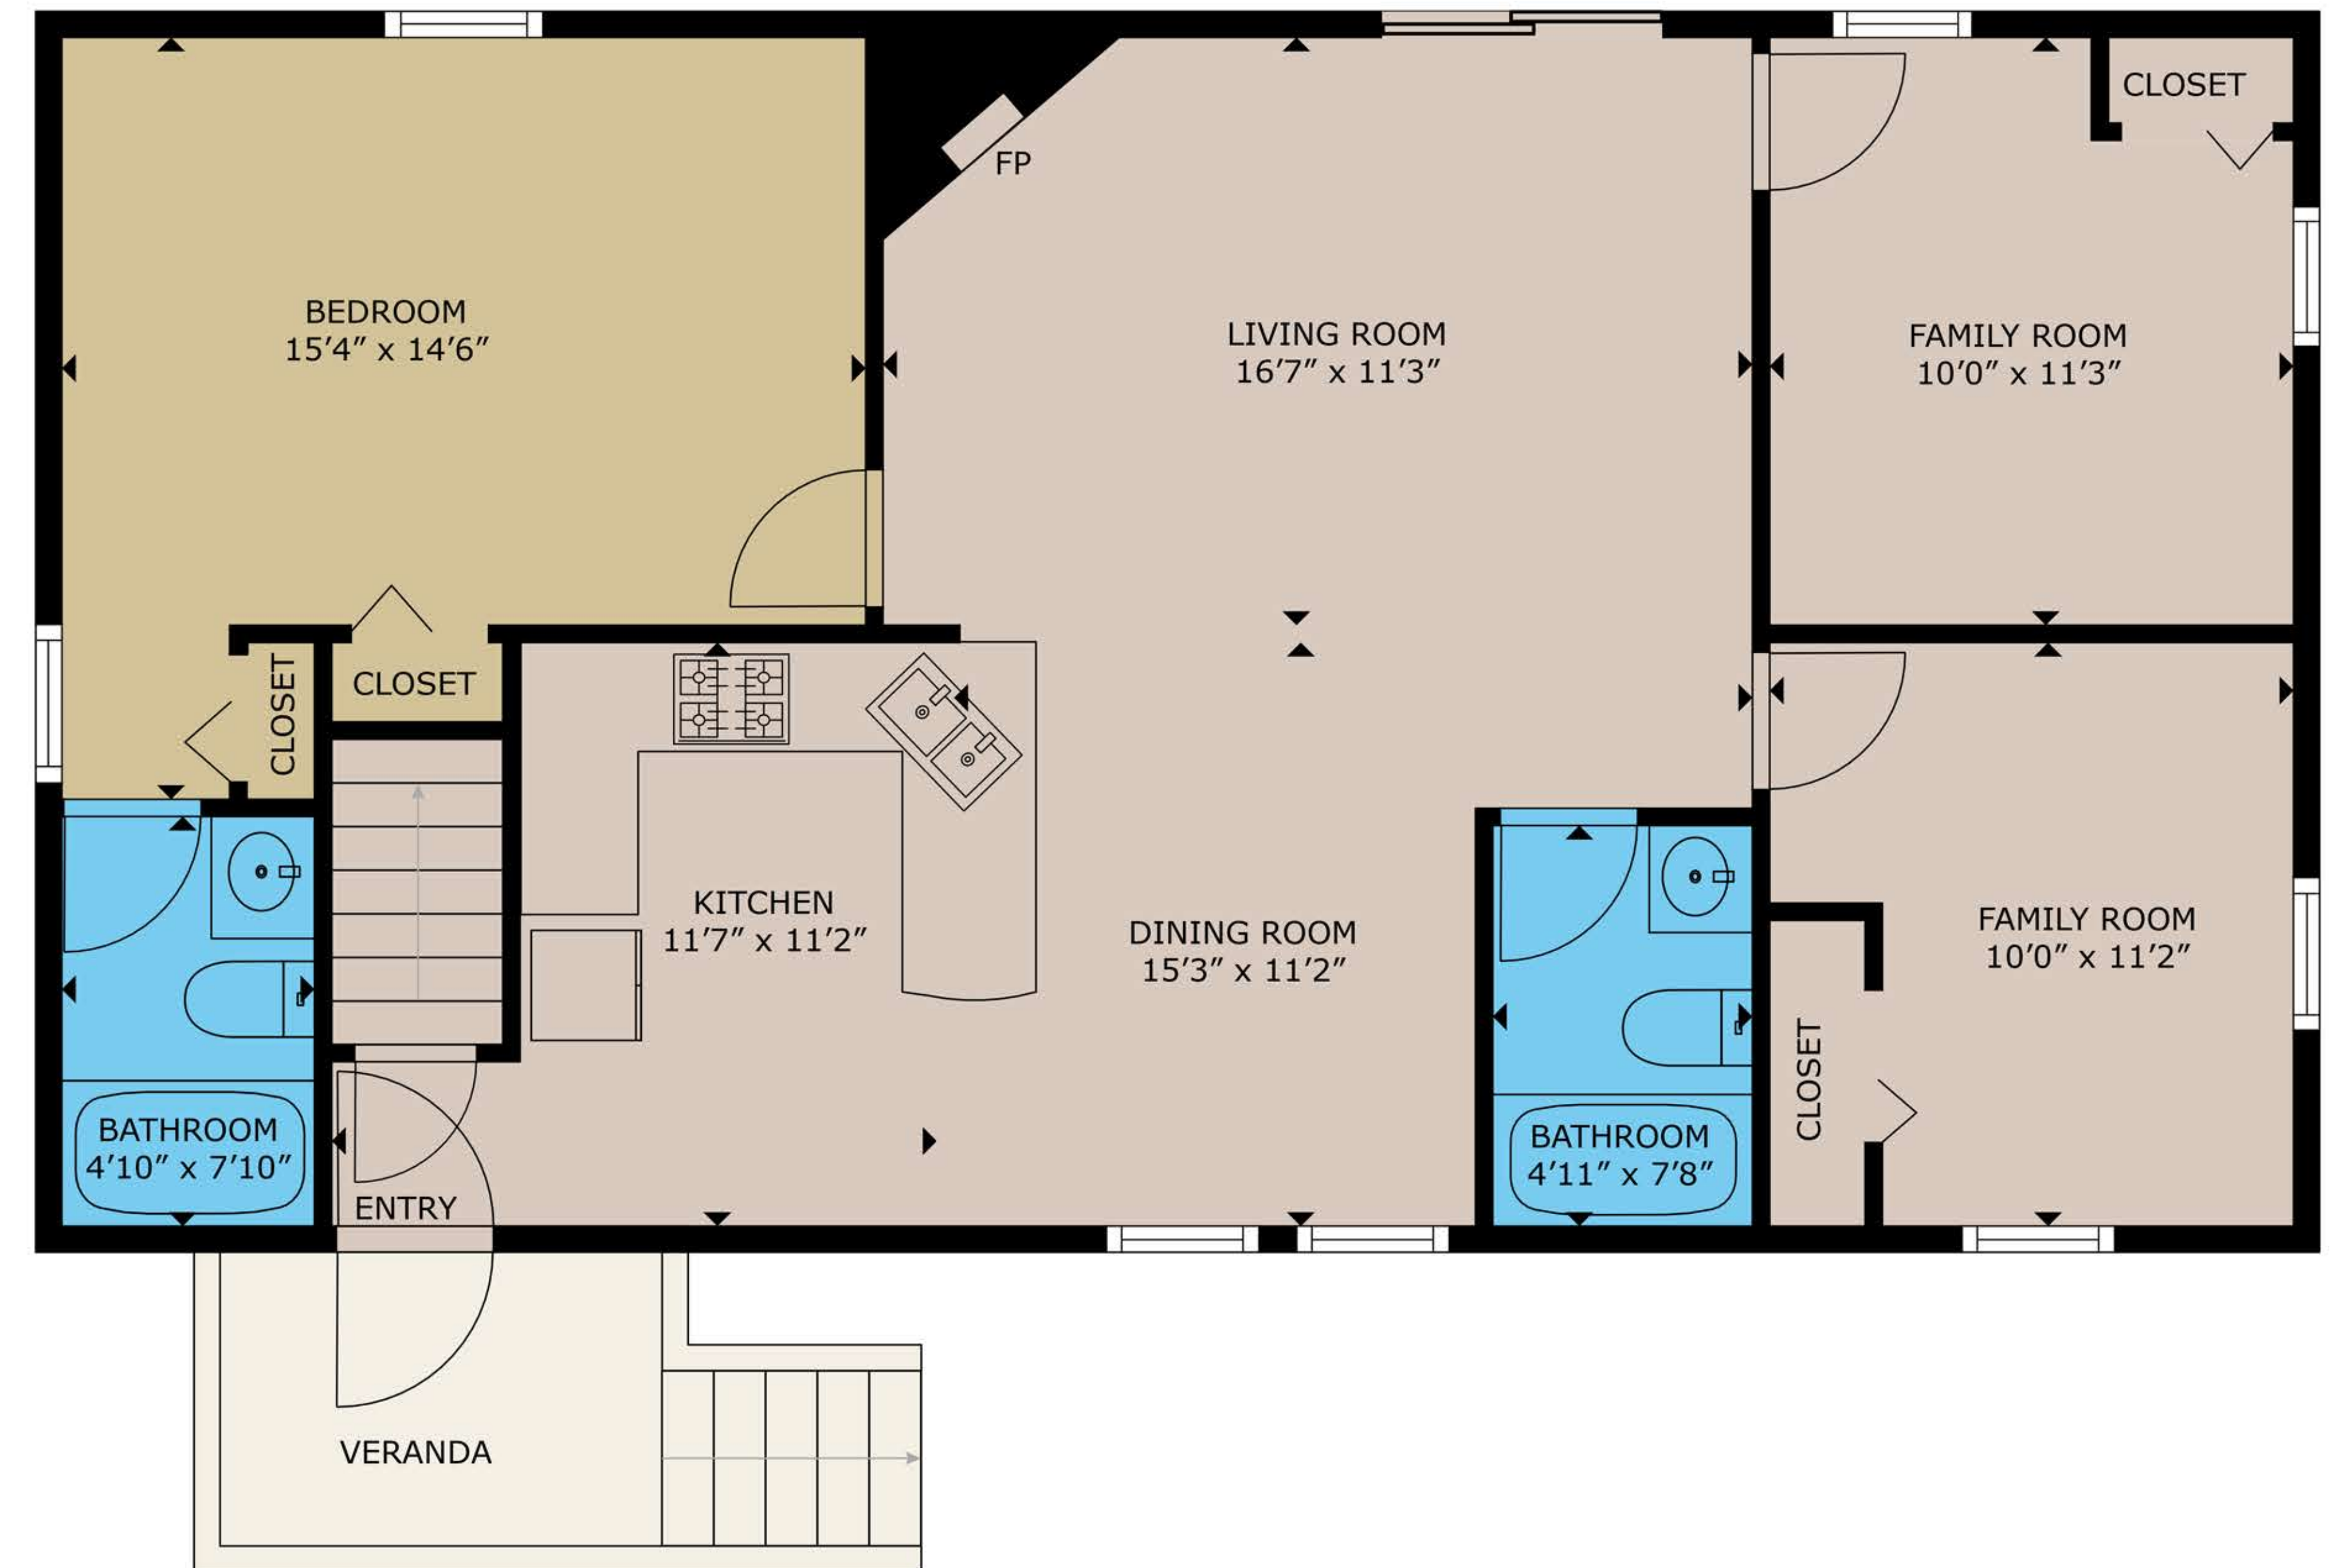

FLOOR 1

FLOOR 2

GROSS INTERNAL AREA
 FLOOR 1: 656 sq. ft, FLOOR 2: 965 sq. ft
 EXCLUDED AREA: GARAGE: 311: sq. ft
 TOTAL: 1,621 sq. ft
 SIZES AND DIMENSIONS ARE APPROXIMATE, ACTUAL MAY VARY.